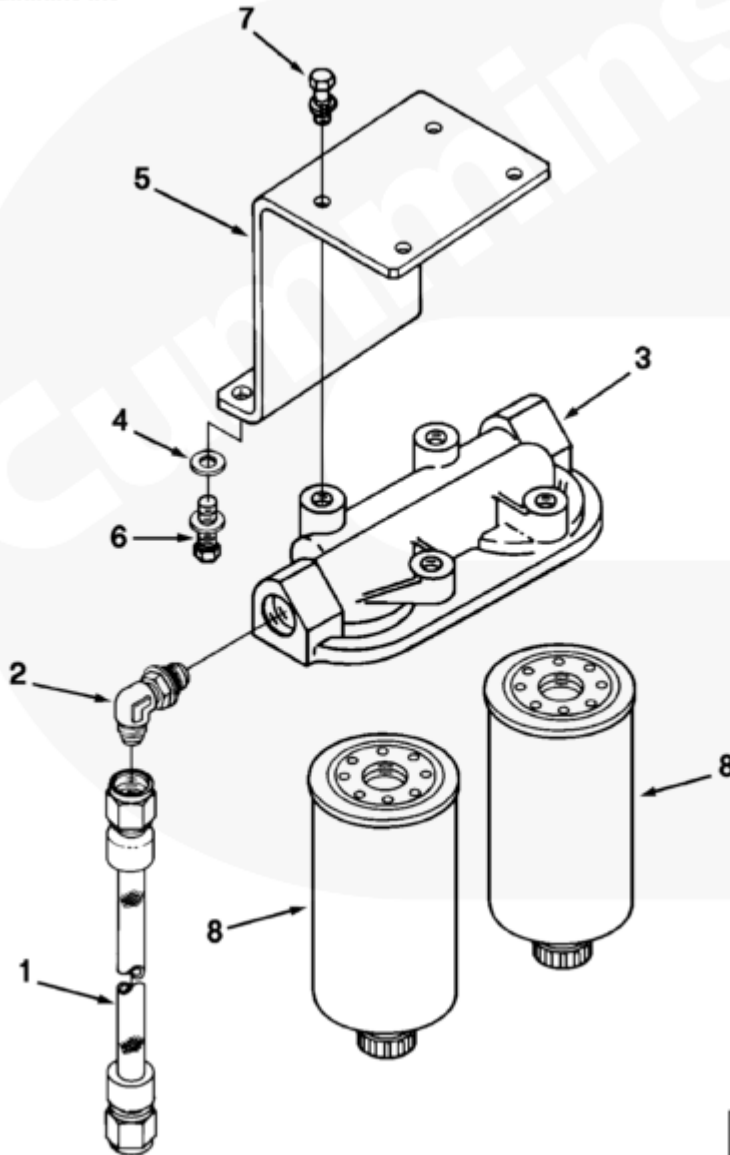

Parts Catalog - Option Detail

Electronic Parts Catalog - Option Detail				
Option	Group	Graphic	Film Card	Date
FF1066	06.04	ff101gr	F	13-NOV-92
Engines	NH/NT 855, NT495, NT743, NTA855 N106			

©Cummins Inc

ff101gr

[SMALL](#) | [MEDIUM](#) | [LARGE](#)

Cart	Ref No	Part Number	Part Description	Required	Remarks
View My Cart					
		FF1066	Fuel Filter		

					Fuel Filter
					Fuel filter with dual spin-
					on cartridges mounted on
					port side of engine.
					Aeroquip FC-234 fuel hose.
					For Brazil use AS-10022-SS
					in place of AM-10022-SS.
	1	AM100220 SS	Flexible Hose	1	
<input type="checkbox"/>	2	129859	Male Union Elbow	2	
<input type="checkbox"/>	3	212013	Fuel Filter Head	1	
<input type="checkbox"/>	4	70880	Plain Washer	2	3/8 Inch
<input type="checkbox"/>	5	3011380	Filter Bracket	1	
<input type="checkbox"/>	6	3034526	Captive Washer Cap Screw	2	7/16 - 20 x 1 3/4 Inch
<input type="checkbox"/>	7	3010596	Captive Washer Cap Screw	4	3/8 - 16 x 1 1/4 in.
<input type="checkbox"/>	8	3315847	Fuel Filter	2	Purchase Cummins Filtration.